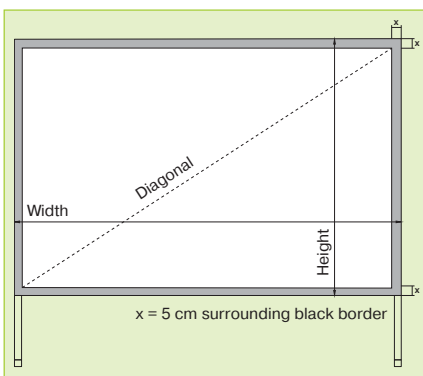

- Functional frame-folding system
- Easy assembly and disassembly without tools
- Rapid-fold frame consisting of high-quality 32/32 mm square aluminium section, expandable up to 900/300 cm
- Single elements have max. length of 120 cm
- Lower border of projection screen is height adjustable from approx. 5 to 140 cm (in increments of 15 cm steps)
- Stable, fold-away feet
- Screen surface is attached to the frame with push buttons
- Screen surface **includes surrounding 5 cm** black border reinforcement for better image clarity
- Small packing size, maximum of approx. 120 cm
- Robust carrying bag for frame and screen included in delivery standard

Screen surface

- Front projection, type D
- DIN 19045 gain factor, approx. 1.2
- Matt white, foil base
- Surrounding black border of 5 cm
- Back: grey, virtually opaque

On request

- Single screen surfaces
- Rear projection screen surfaces
- Other formats

Fold Standard			
External dimensions* W/H	Diagonal cm/inch	Weight net kg	Code No.
Video format 4:3			
210/160 cm	250/98	11.0	18449
240/180 cm	286/113	13.0	18450
280/210 cm	336/132	14.0	18451
320/245 cm	389/153	15.0	18457
360/270 cm	436/172	17.0	18458
400/300 cm	486/191	18.0	18452
Format 1:1			
250/250 cm	339/133	15.0	18454
300/300 cm	410/161	16.0	18455

- Separate compartment for a maximum of two screen surfaces
- Stackable to save space
- Material: polyethylene, colour: grey
- L/W/H: 123/38/34 cm
- Code No. 18467